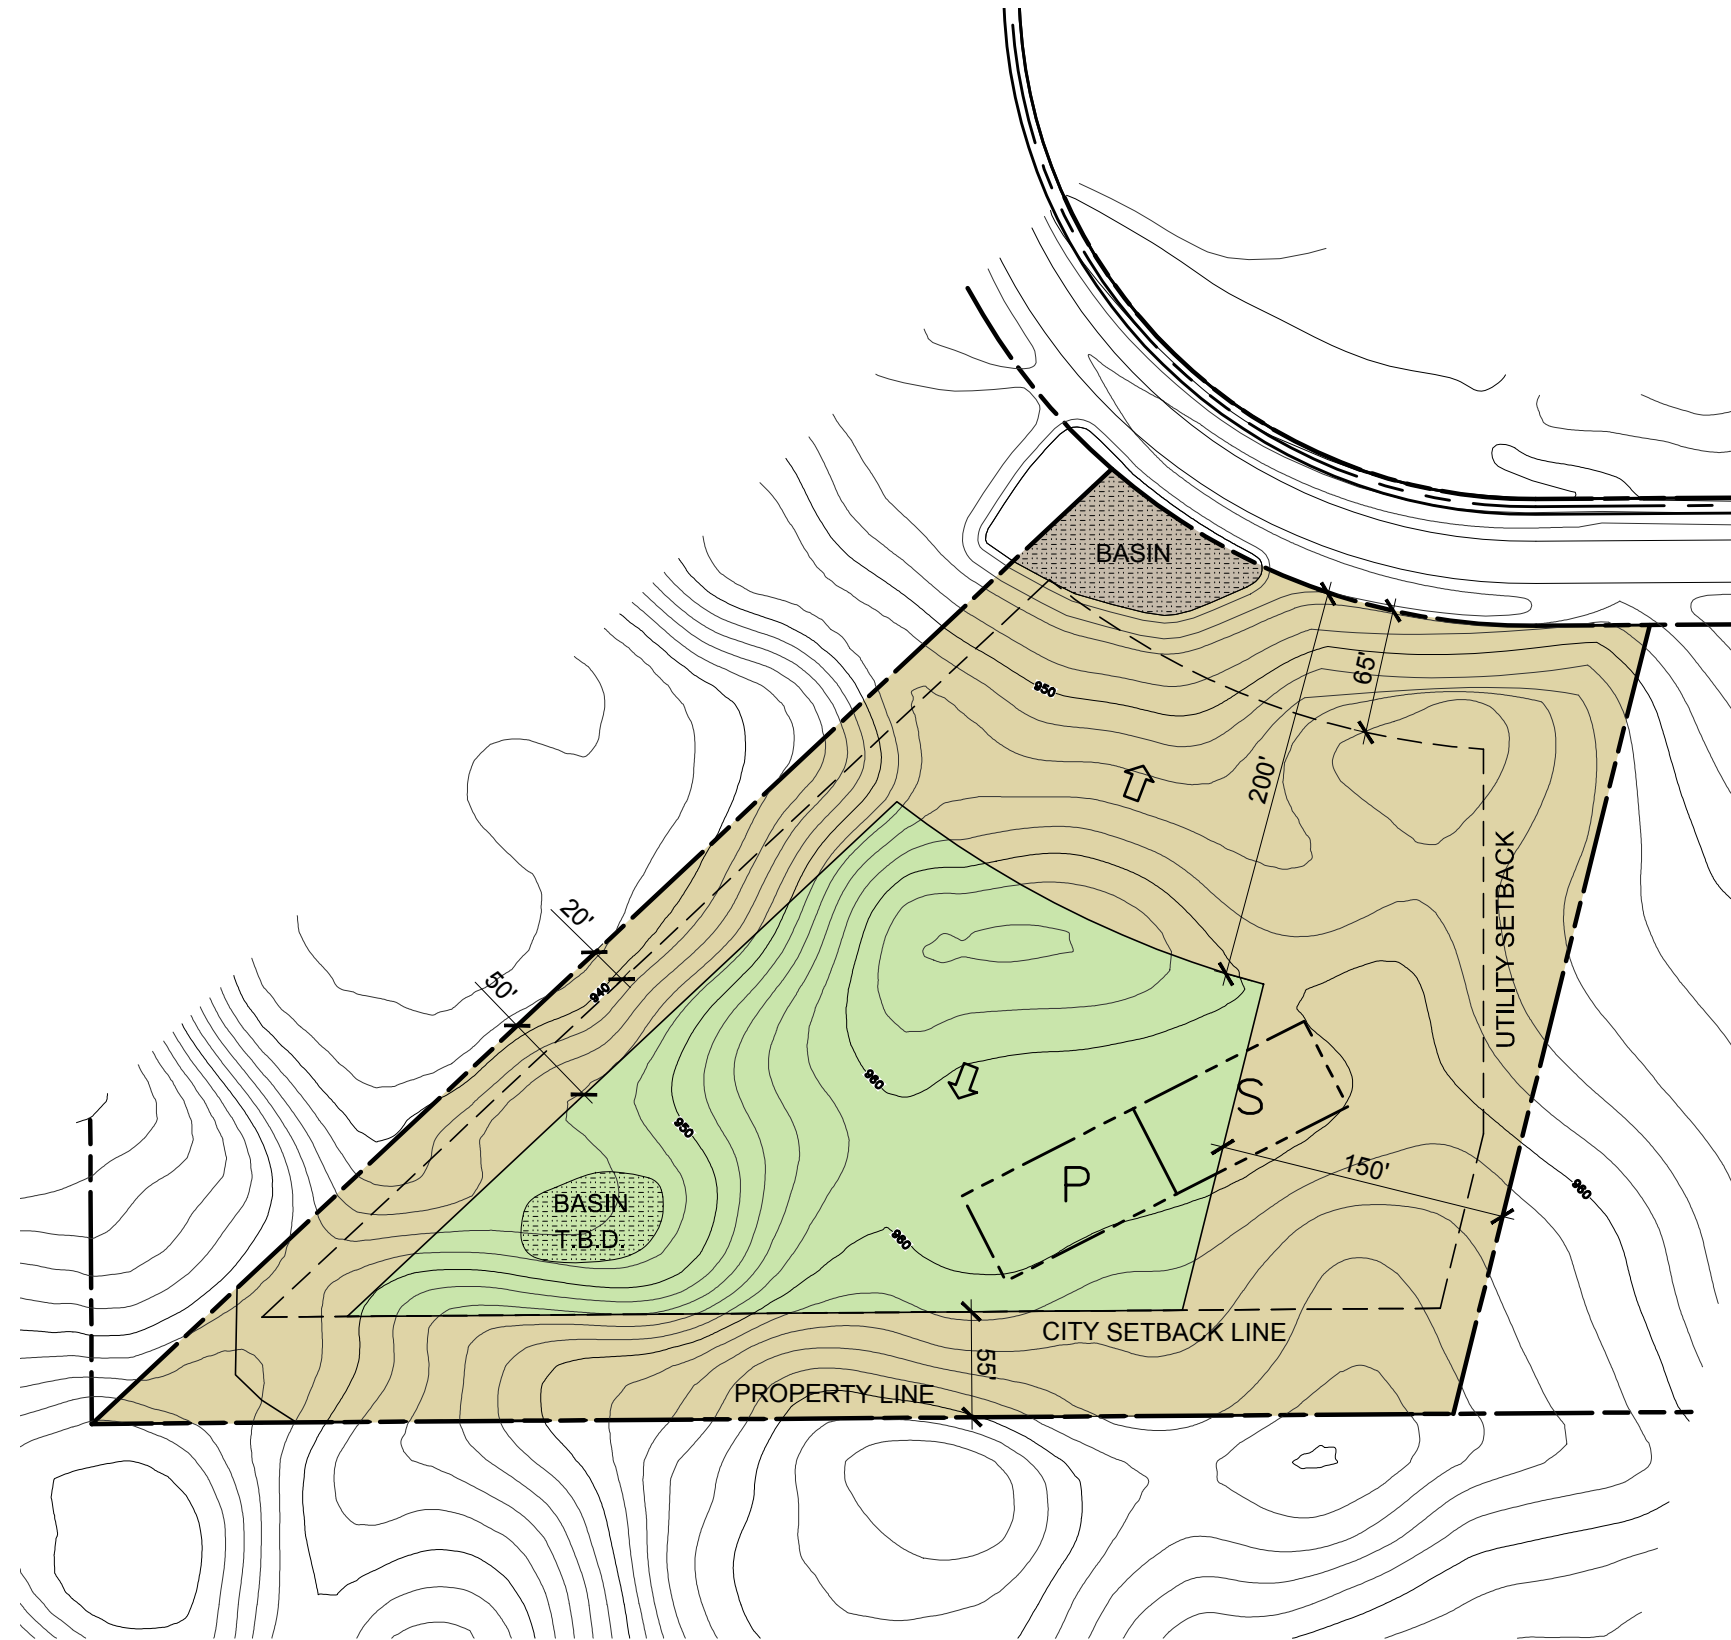

WHITE OAKS

SAVANNA

STILLWATER

55082

WHITE OAKS SAVANNA

County Road 12 and Lake Elmo Avenue

whiteoakssavanna.com

S-116

LOT KEY

-  NATURAL AREA MAINTAINED BY HOA
-  WETLAND MANAGEMENT MAINTAINED BY HOA
-  POTENTIAL LOT IMPROVEMENT AREA
-  INTENDED WATER MANAGEMENT

LOT 116
SCALE: 1:100